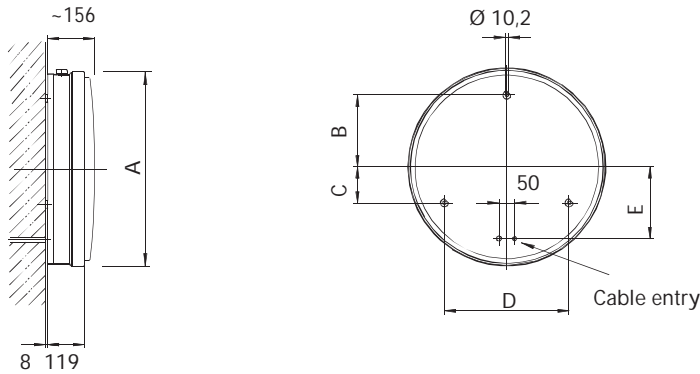

## METROLINE - Enkelzijdige klok

Round, single-sided, nominal diameter 50, 60, 80 cm. With or without illumination. Light metal housing, colour RAL 9006 white aluminum, powder coated.

Convex acrylic protection glass. White dial with black printing. Simple mounting with case backside part through a 3 point fixation.

Standard dimensions (mm)

## METROLINE - Dubbelzijdige klok

Round, double-sided, nominal diameter 50, 60, 80 cm. With or without illumination. Light metal housing, colour RAL 9006 white aluminum, powder coated.

Convex acrylic protection glass. White dial with black printing. Option: Long suspension rod

Afmeting	Diameter	Gewicht
50	534	12
60	634	14
80	834	18

2 wijzerplaat opties: