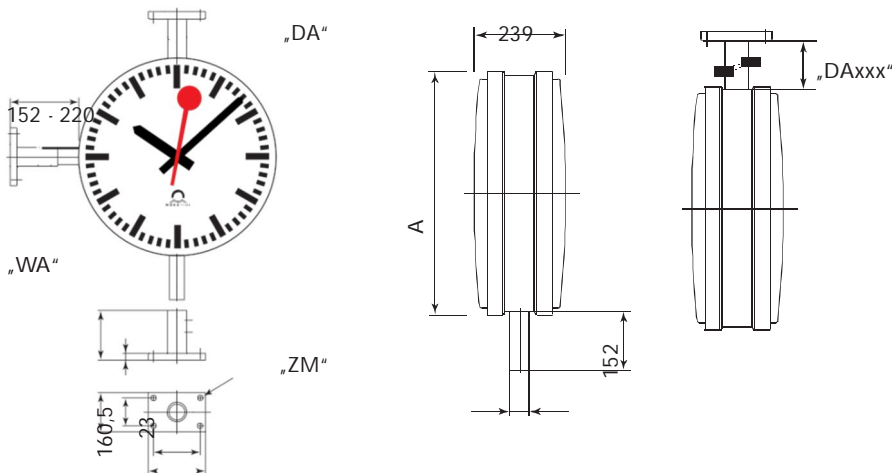

## METROLINE - Enkelzijdige klok

Round, single-sided, nominal diameter 50, 60, 80 cm. With or without illumination. Light metal housing, colour RAL 9006 white aluminum, powder coated.

Convex acrylic protection glass. White dial with black printing. Simple mounting with case backside part through a 3 point fixation.

Standard dimensions (mm)

## METROLINE - Dubbelzijdige klok

Round, double-sided, nominal diameter 50, 60, 80 cm. With or without illumination. Light metal housing, colour RAL 9006 white aluminum, powder coated.

Convex acrylic protection glass. White dial with black printing. Option: Long suspension rod

Afmeting	Diameter	Gewicht
50	534	12
60	634	14
80	834	18

2 wijzerplaat opties: